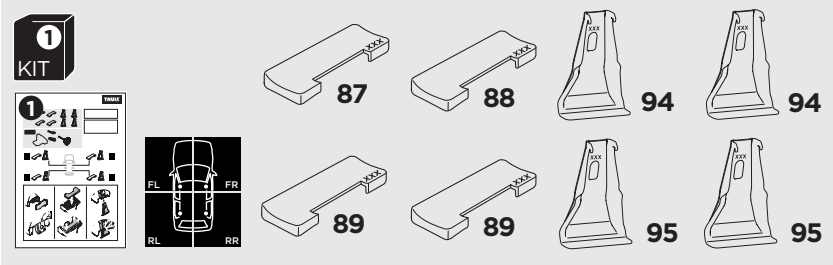

# 1

## Kit 145018

PEUGEOT 308, 5-dr Hatchback, 14-  
PEUGEOT 308 SW, 5-dr Estate, 14-

ISO 11154-E

 THULE WingBar Evo	 THULE WingBar Edge	 THULE WingBar	 THULE SquareBar	Evo X (scale)	Edge X (scale)
PEUGEOT 308, 5-dr Hatchback, 14-				41	O
PEUGEOT 308 SW, 5-dr Estate, 14-				41,5	N

 THULE ProBar	 THULE SlideBar	X (mm/inch)
PEUGEOT 308, 5-dr Hatchback, 14-		1061 mm / 41 3/4"
PEUGEOT 308 SW, 5-dr Estate, 14-		1066 mm / 42"

 THULE WingBar Evo	 THULE WingBar Edge	 THULE WingBar	 THULE SquareBar	Evo Y (scale)	Edge Y (scale)
PEUGEOT 308, 5-dr Hatchback, 14-				34,5	J
PEUGEOT 308 SW, 5-dr Estate, 14-				35	I

 THULE ProBar	 THULE SlideBar	Y (mm/inch)
PEUGEOT 308, 5-dr Hatchback, 14-		996 mm / 39 1/4"
PEUGEOT 308 SW, 5-dr Estate, 14-		1001 mm / 39 3/8"

	W (mm/inch)	Z (mm/inch)
PEUGEOT 308, 5-dr Hatchback, 14-	725 mm / 28 1/2"	225 mm / 8 7/8"
PEUGEOT 308 SW, 5-dr Estate, 14-	720 mm / 28 1/2"	225 mm / 8 7/8"