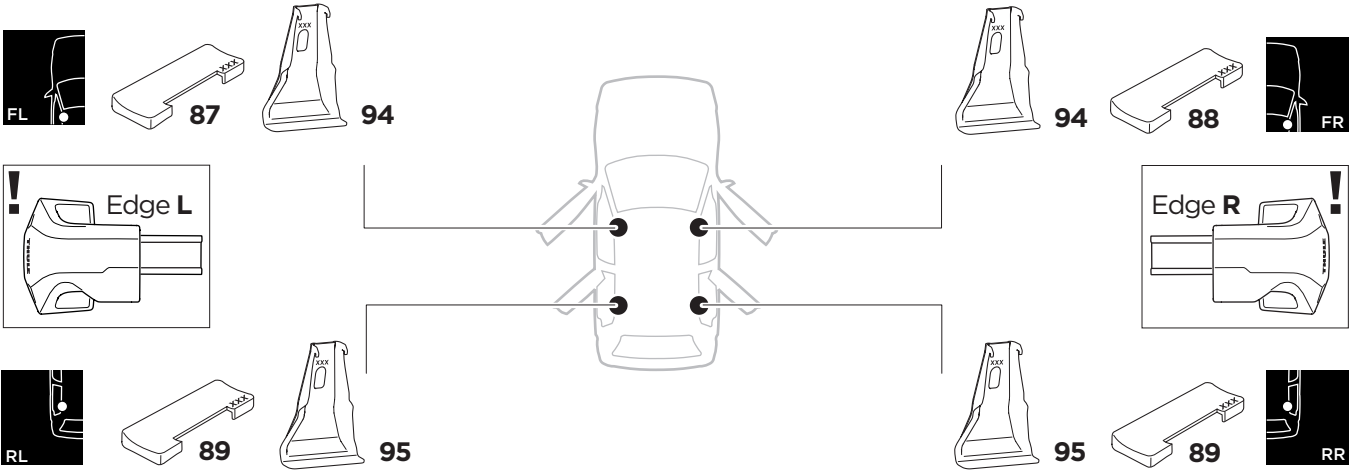

# 1

## Kit 145018

PEUGEOT 308, 5-dr Hatchback, 14-  
PEUGEOT 308 SW, 5-dr Estate, 14-

ISO 11154-E

 THULE WingBar Evo	 THULE WingBar Edge	 THULE WingBar	 THULE SquareBar	Evo X (scale)	Edge X (scale)
PEUGEOT 308, 5-dr Hatchback, 14-				41	O
PEUGEOT 308 SW, 5-dr Estate, 14-				41,5	N

 THULE ProBar	 THULE SlideBar	X (mm/inch)
PEUGEOT 308, 5-dr Hatchback, 14-		1061 mm / 41 3/4"
PEUGEOT 308 SW, 5-dr Estate, 14-		1066 mm / 42"

 THULE WingBar Evo	 THULE WingBar Edge	 THULE WingBar	 THULE SquareBar	Evo Y (scale)	Edge Y (scale)
PEUGEOT 308, 5-dr Hatchback, 14-				34,5	J
PEUGEOT 308 SW, 5-dr Estate, 14-				35	I

 THULE ProBar	 THULE SlideBar	Y (mm/inch)
PEUGEOT 308, 5-dr Hatchback, 14-		996 mm / 39 1/4"
PEUGEOT 308 SW, 5-dr Estate, 14-		1001 mm / 39 3/8"

	W (mm/inch)	Z (mm/inch)
PEUGEOT 308, 5-dr Hatchback, 14-	725 mm / 28 1/2"	225 mm / 8 7/8"
PEUGEOT 308 SW, 5-dr Estate, 14-	720 mm / 28 1/2"	225 mm / 8 7/8"