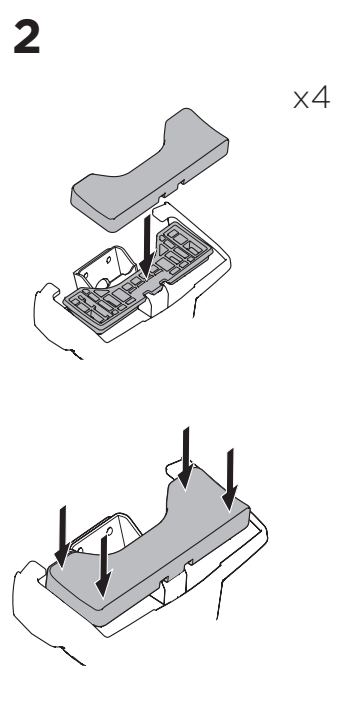

1

Kit 145207

SKODA Superb (Mk III), 4-dr Sedan, 15-

ISO 11154-E

THULE WingBar Evo	THULE WingBar Edge	THULE WingBar	THULE SquareBar Evo	Evo X (scale)	Edge X (scale)
SKODA Superb (Mk III), 4-dr Sedan, 15-				44,5	H

THULE ProBar Evo	THULE SlideBar Evo	X (mm/inch)		
SKODA Superb (Mk III), 4-dr Sedan, 15-		1096 mm / 43 1/8"		

THULE WingBar Evo	THULE WingBar Edge	THULE WingBar	THULE SquareBar Evo	Evo Y (scale)	Edge Y (scale)
SKODA Superb (Mk III), 4-dr Sedan, 15-				41,5	N

THULE ProBar Evo	THULE SlideBar Evo	Y (mm/inch)		
SKODA Superb (Mk III), 4-dr Sedan, 15-		1066 mm / 42"		

	W (mm/inch)	Z (mm/inch)
SKODA Superb (Mk III), 4-dr Sedan, 15-	750 mm / 29 1/2"	230 mm / 9"