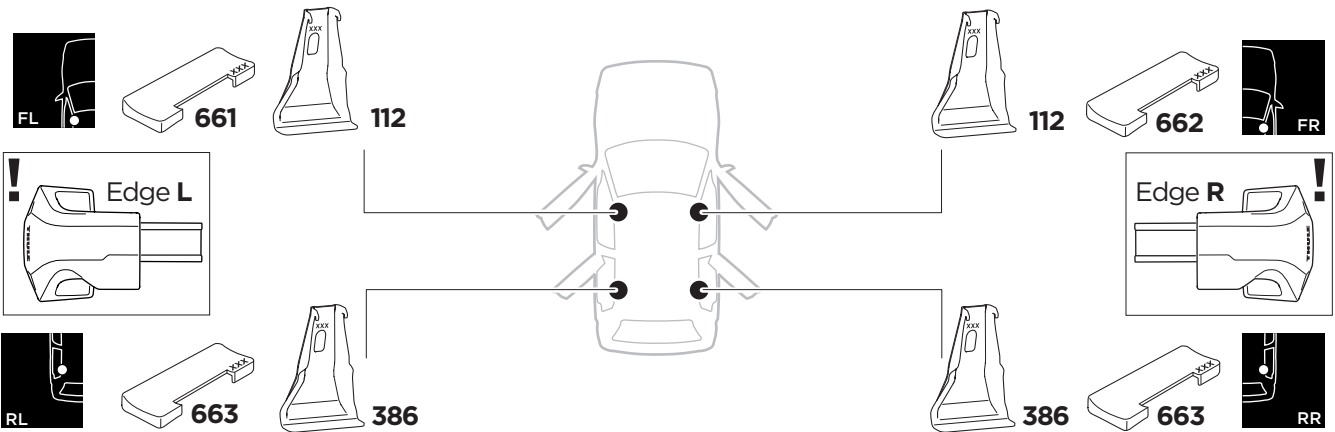

1

Kit 145207

SKODA Superb (Mk III), 4-dr Sedan, 15-

ISO 11154-E

THULE WingBar Evo	THULE WingBar Edge	THULE WingBar	THULE SquareBar Evo	Evo X (scale)	Edge X (scale)
SKODA Superb (Mk III), 4-dr Sedan, 15-				44,5	H

THULE ProBar Evo	THULE SlideBar Evo	X (mm/inch)		
SKODA Superb (Mk III), 4-dr Sedan, 15-		1096 mm / 43 1/8"		

THULE WingBar Evo	THULE WingBar Edge	THULE WingBar	THULE SquareBar Evo	Evo Y (scale)	Edge Y (scale)
SKODA Superb (Mk III), 4-dr Sedan, 15-				41,5	N

THULE ProBar Evo	THULE SlideBar Evo	Y (mm/inch)		
SKODA Superb (Mk III), 4-dr Sedan, 15-		1066 mm / 42"		

	W (mm/inch)	Z (mm/inch)
SKODA Superb (Mk III), 4-dr Sedan, 15-	750 mm / 29 1/2"	230 mm / 9"