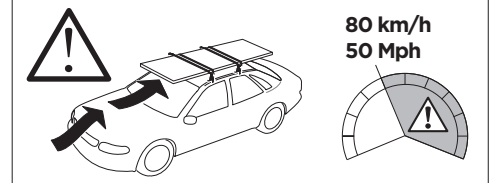

1

Kit 145207

SKODA Superb (Mk III), 4-dr Sedan, 15-

ISO 11154-E