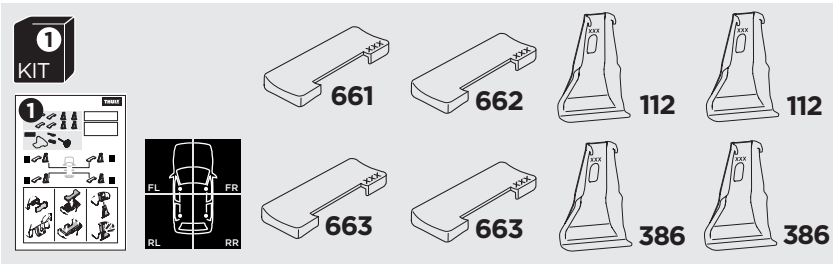

1

Kit 145207

SKODA Superb (Mk III), 4-dr Sedan, 15-

ISO 11154-E

THULE WingBar Evo	THULE WingBar Edge	THULE WingBar	THULE SquareBar Evo	Evo X (scale)	Edge X (scale)
SKODA Superb (Mk III), 4-dr Sedan, 15-				44,5	H

THULE ProBar Evo	THULE SlideBar Evo	X (mm/inch)		
SKODA Superb (Mk III), 4-dr Sedan, 15-		1096 mm / 43 1/8"		

THULE WingBar Evo	THULE WingBar Edge	THULE WingBar	THULE SquareBar Evo	Evo Y (scale)	Edge Y (scale)
SKODA Superb (Mk III), 4-dr Sedan, 15-				41,5	N

THULE ProBar Evo	THULE SlideBar Evo	Y (mm/inch)		
SKODA Superb (Mk III), 4-dr Sedan, 15-		1066 mm / 42"		

	W (mm/inch)	Z (mm/inch)
SKODA Superb (Mk III), 4-dr Sedan, 15-	750 mm / 29 1/2"	230 mm / 9"