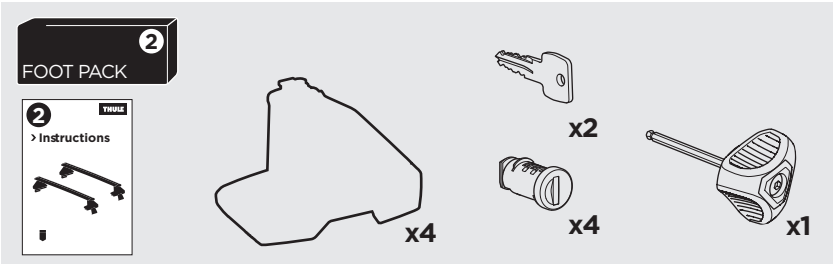

1

Kit 145207

SKODA Superb (Mk III), 4-dr Sedan, 15-

ISO 11154-E

THULE WingBar Evo	THULE WingBar Edge	THULE WingBar	THULE SquareBar Evo	Evo X (scale)	Edge X (scale)
SKODA Superb (Mk III), 4-dr Sedan, 15-				44,5	H

THULE ProBar Evo	THULE SlideBar Evo	X (mm/inch)		
SKODA Superb (Mk III), 4-dr Sedan, 15-		1096 mm / 43 1/8"		

THULE WingBar Evo	THULE WingBar Edge	THULE WingBar	THULE SquareBar Evo	Evo Y (scale)	Edge Y (scale)
SKODA Superb (Mk III), 4-dr Sedan, 15-				41,5	N

THULE ProBar Evo	THULE SlideBar Evo	Y (mm/inch)		
SKODA Superb (Mk III), 4-dr Sedan, 15-		1066 mm / 42"		

	W (mm/inch)	Z (mm/inch)
SKODA Superb (Mk III), 4-dr Sedan, 15-	750 mm / 29 1/2"	230 mm / 9"