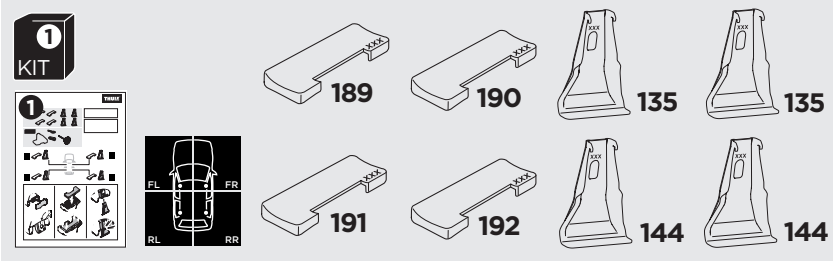

1

Kit 5076

OPEL Crossland X, 5-dr SUV, 17-
VAUXHALL Crossland X, 5-dr SUV, 17-

ISO 11154-E

THULE WingBar Evo	THULE WingBar Edge	THULE WingBar	THULE SquareBar	Evo X (scale)	Edge X (scale)
OPEL Crossland X, 5-dr SUV, 17-				40,5	P
VAUXHALL Crossland X, 5-dr SUV, 17-				40,5	P

THULE ProBar	THULE SlideBar	X (mm/inch)
OPEL Crossland X, 5-dr SUV, 17-		1056 mm / 41 5/8"
VAUXHALL Crossland X, 5-dr SUV, 17-		1056 mm / 41 5/8"

THULE WingBar Evo	THULE WingBar Edge	THULE WingBar	THULE SquareBar	Evo Y (scale)	Edge Y (scale)
OPEL Crossland X, 5-dr SUV, 17-				35	I
VAUXHALL Crossland X, 5-dr SUV, 17-				35	I

THULE ProBar	THULE SlideBar	Y (mm/inch)
OPEL Crossland X, 5-dr SUV, 17-		1001 mm / 39 3/8"
VAUXHALL Crossland X, 5-dr SUV, 17-		1001 mm / 39 3/8"

	W (mm/inch)	Z (mm/inch)
OPEL Crossland X, 5-dr SUV, 17-	725 mm / 28 1/2"	220 mm / 8 5/8"
VAUXHALL Crossland X, 5-dr SUV, 17-	725 mm / 28 1/2"	220 mm / 8 5/8"