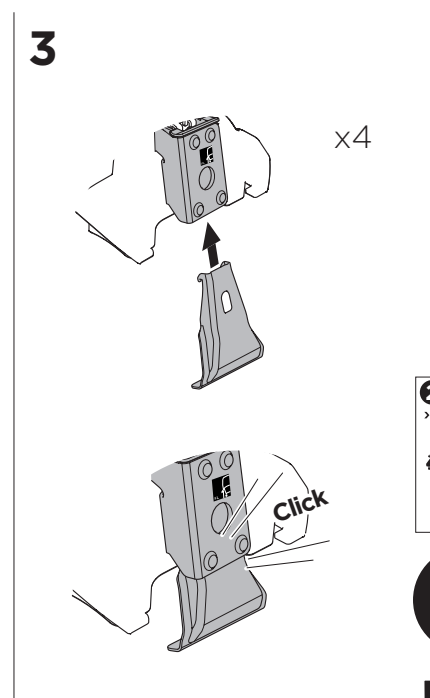

1

Kit 5076

OPEL Crossland X, 5-dr SUV, 17-
VAUXHALL Crossland X, 5-dr SUV, 17-

ISO 11154-E

THULE WingBar Evo	THULE WingBar Edge	THULE WingBar	THULE SquareBar	Evo X (scale)	Edge X (scale)
OPEL Crossland X, 5-dr SUV, 17-				40,5	P
VAUXHALL Crossland X, 5-dr SUV, 17-				40,5	P

THULE ProBar	THULE SlideBar	X (mm/inch)
OPEL Crossland X, 5-dr SUV, 17-		1056 mm / 41 5/8"
VAUXHALL Crossland X, 5-dr SUV, 17-		1056 mm / 41 5/8"

THULE WingBar Evo	THULE WingBar Edge	THULE WingBar	THULE SquareBar	Evo Y (scale)	Edge Y (scale)
OPEL Crossland X, 5-dr SUV, 17-				35	I
VAUXHALL Crossland X, 5-dr SUV, 17-				35	I

THULE ProBar	THULE SlideBar	Y (mm/inch)
OPEL Crossland X, 5-dr SUV, 17-		1001 mm / 39 3/8"
VAUXHALL Crossland X, 5-dr SUV, 17-		1001 mm / 39 3/8"

	W (mm/inch)	Z (mm/inch)
OPEL Crossland X, 5-dr SUV, 17-	725 mm / 28 1/2"	220 mm / 8 5/8"
VAUXHALL Crossland X, 5-dr SUV, 17-	725 mm / 28 1/2"	220 mm / 8 5/8"