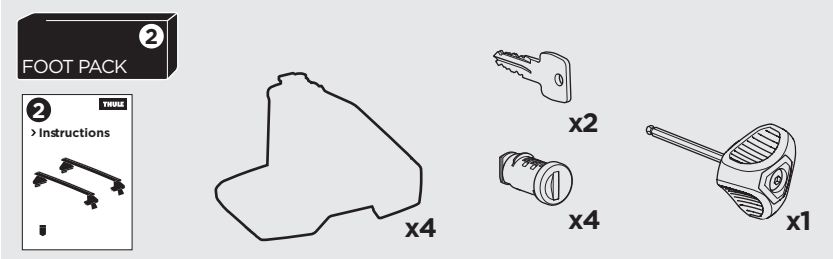

1

Kit 5076

OPEL Crossland X, 5-dr SUV, 17-
VAUXHALL Crossland X, 5-dr SUV, 17-

ISO 11154-E

THULE WingBar Evo	THULE WingBar Edge	THULE WingBar	THULE SquareBar	Evo X (scale)	Edge X (scale)
OPEL Crossland X, 5-dr SUV, 17-				40,5	P
VAUXHALL Crossland X, 5-dr SUV, 17-				40,5	P

THULE ProBar	THULE SlideBar	X (mm/inch)
OPEL Crossland X, 5-dr SUV, 17-		1056 mm / 41 5/8"
VAUXHALL Crossland X, 5-dr SUV, 17-		1056 mm / 41 5/8"

THULE WingBar Evo	THULE WingBar Edge	THULE WingBar	THULE SquareBar	Evo Y (scale)	Edge Y (scale)
OPEL Crossland X, 5-dr SUV, 17-				35	I
VAUXHALL Crossland X, 5-dr SUV, 17-				35	I

THULE ProBar	THULE SlideBar	Y (mm/inch)
OPEL Crossland X, 5-dr SUV, 17-		1001 mm / 39 3/8"
VAUXHALL Crossland X, 5-dr SUV, 17-		1001 mm / 39 3/8"

	W (mm/inch)	Z (mm/inch)
OPEL Crossland X, 5-dr SUV, 17-	725 mm / 28 1/2"	220 mm / 8 5/8"
VAUXHALL Crossland X, 5-dr SUV, 17-	725 mm / 28 1/2"	220 mm / 8 5/8"