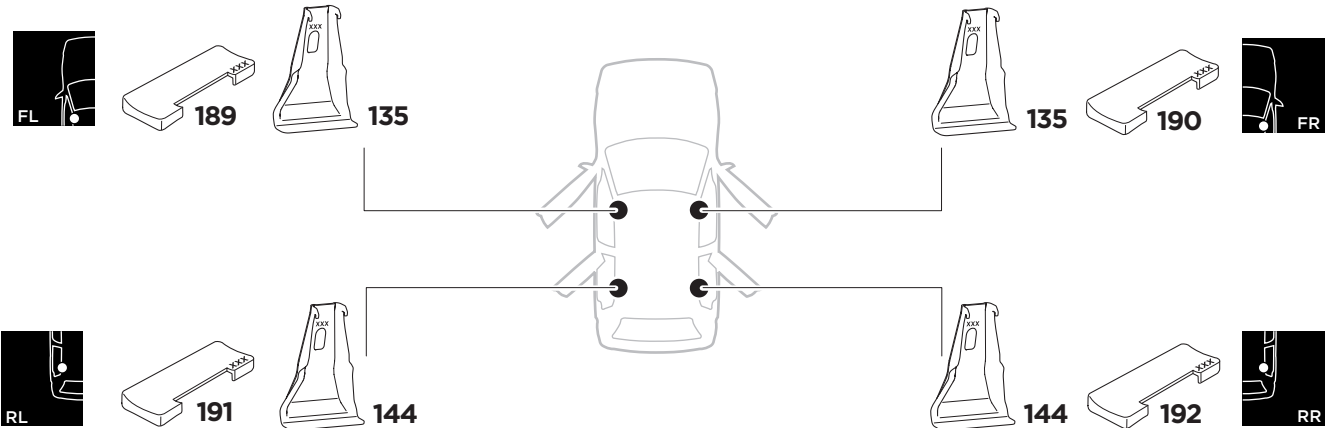

1

Kit 5076

OPEL Crossland X, 5-dr SUV, 17-
VAUXHALL Crossland X, 5-dr SUV, 17-

ISO 11154-E

THULE WingBar Evo	THULE WingBar Edge	THULE WingBar	THULE SquareBar	Evo X (scale)	Edge X (scale)
OPEL Crossland X, 5-dr SUV, 17-				40,5	P
VAUXHALL Crossland X, 5-dr SUV, 17-				40,5	P

THULE ProBar	THULE SlideBar	X (mm/inch)
OPEL Crossland X, 5-dr SUV, 17-		1056 mm / 41 5/8"
VAUXHALL Crossland X, 5-dr SUV, 17-		1056 mm / 41 5/8"

THULE WingBar Evo	THULE WingBar Edge	THULE WingBar	THULE SquareBar	Evo Y (scale)	Edge Y (scale)
OPEL Crossland X, 5-dr SUV, 17-				35	I
VAUXHALL Crossland X, 5-dr SUV, 17-				35	I

THULE ProBar	THULE SlideBar	Y (mm/inch)
OPEL Crossland X, 5-dr SUV, 17-		1001 mm / 39 3/8"
VAUXHALL Crossland X, 5-dr SUV, 17-		1001 mm / 39 3/8"

	W (mm/inch)	Z (mm/inch)
OPEL Crossland X, 5-dr SUV, 17-	725 mm / 28 1/2"	220 mm / 8 5/8"
VAUXHALL Crossland X, 5-dr SUV, 17-	725 mm / 28 1/2"	220 mm / 8 5/8"