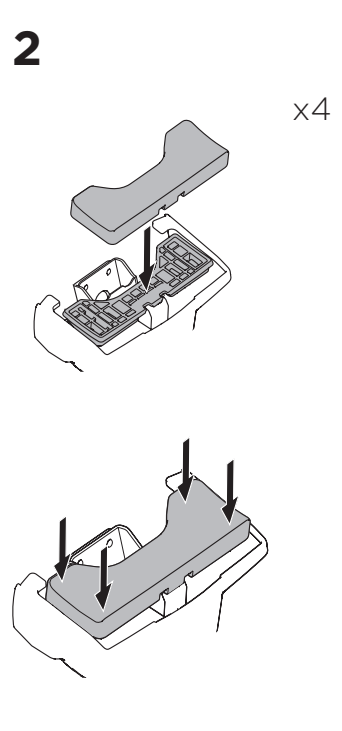

1

Kit 145122

OPEL Grandland X, 5-dr SUV, 18-
VAUXHALL Grandland X, 5-dr SUV, 18-

ISO 11154-E

THULE WingBar Evo	THULE WingBar Edge	THULE WingBar	THULE SquareBar Evo	Evo X (scale)	Edge X (scale)
OPEL Grandland X, 5-dr SUV, 18-				45,5	F
VAUXHALL Grandland X, 5-dr SUV, 18-				45,5	F

THULE ProBar Evo	THULE SlideBar Evo	X (mm/inch)		
OPEL Grandland X, 5-dr SUV, 18-		1106 mm / 43 1/2"		
VAUXHALL Grandland X, 5-dr SUV, 18-		1106 mm / 43 1/2"		

THULE WingBar Evo	THULE WingBar Edge	THULE WingBar	THULE SquareBar Evo	Evo Y (scale)	Edge Y (scale)
OPEL Grandland X, 5-dr SUV, 18-				41	O
VAUXHALL Grandland X, 5-dr SUV, 18-				41	O

THULE ProBar Evo	THULE SlideBar Evo	Y (mm/inch)		
OPEL Grandland X, 5-dr SUV, 18-		1061 mm / 41 3/4"		
VAUXHALL Grandland X, 5-dr SUV, 18-		1061 mm / 41 3/4"		

	W (mm/inch)	Z (mm/inch)
OPEL Grandland X, 5-dr SUV, 18-	720 mm / 28 3/8"	264 mm / 10 3/8"
VAUXHALL Grandland X, 5-dr SUV, 18-	720 mm / 28 3/8"	264 mm / 10 3/8"