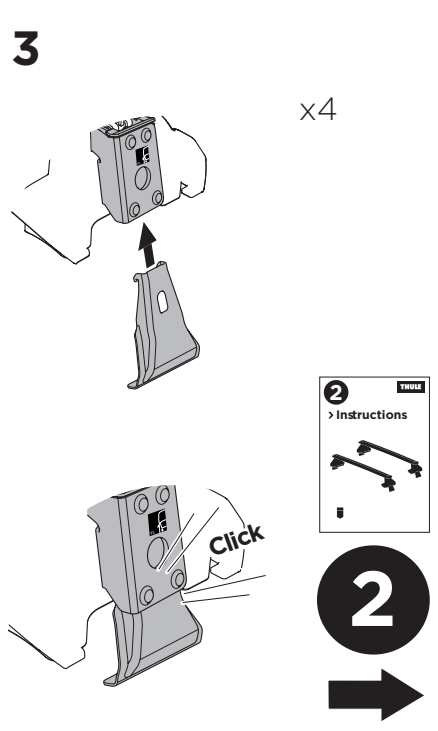

1

Kit 145122

OPEL Grandland X, 5-dr SUV, 18-
VAUXHALL Grandland X, 5-dr SUV, 18-

ISO 11154-E

THULE WingBar Evo	THULE WingBar Edge	THULE WingBar	THULE SquareBar Evo	Evo X (scale)	Edge X (scale)
OPEL Grandland X, 5-dr SUV, 18-				45,5	F
VAUXHALL Grandland X, 5-dr SUV, 18-				45,5	F

THULE ProBar Evo	THULE SlideBar Evo	X (mm/inch)		
OPEL Grandland X, 5-dr SUV, 18-		1106 mm / 43 1/2"		
VAUXHALL Grandland X, 5-dr SUV, 18-		1106 mm / 43 1/2"		

THULE WingBar Evo	THULE WingBar Edge	THULE WingBar	THULE SquareBar Evo	Evo Y (scale)	Edge Y (scale)
OPEL Grandland X, 5-dr SUV, 18-				41	O
VAUXHALL Grandland X, 5-dr SUV, 18-				41	O

THULE ProBar Evo	THULE SlideBar Evo	Y (mm/inch)		
OPEL Grandland X, 5-dr SUV, 18-		1061 mm / 41 3/4"		
VAUXHALL Grandland X, 5-dr SUV, 18-		1061 mm / 41 3/4"		

	W (mm/inch)	Z (mm/inch)
OPEL Grandland X, 5-dr SUV, 18-	720 mm / 28 3/8"	264 mm / 10 3/8"
VAUXHALL Grandland X, 5-dr SUV, 18-	720 mm / 28 3/8"	264 mm / 10 3/8"