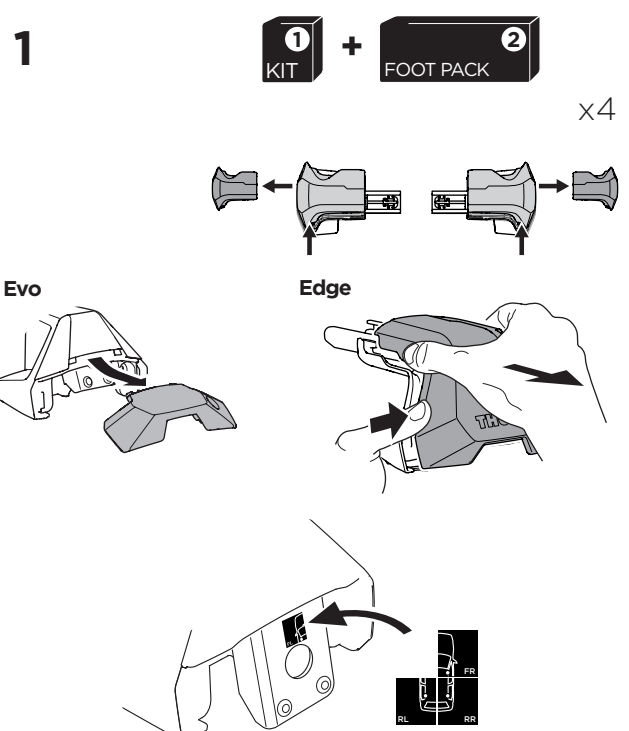

1

Kit 145122

OPEL Grandland X, 5-dr SUV, 18-
VAUXHALL Grandland X, 5-dr SUV, 18-

ISO 11154-E

THULE WingBar Evo	THULE WingBar Edge	THULE WingBar	THULE SquareBar Evo	Evo X (scale)	Edge X (scale)
OPEL Grandland X, 5-dr SUV, 18-				45,5	F
VAUXHALL Grandland X, 5-dr SUV, 18-				45,5	F

THULE ProBar Evo	THULE SlideBar Evo	X (mm/inch)		
OPEL Grandland X, 5-dr SUV, 18-		1106 mm / 43 1/2"		
VAUXHALL Grandland X, 5-dr SUV, 18-		1106 mm / 43 1/2"		

THULE WingBar Evo	THULE WingBar Edge	THULE WingBar	THULE SquareBar Evo	Evo Y (scale)	Edge Y (scale)
OPEL Grandland X, 5-dr SUV, 18-				41	O
VAUXHALL Grandland X, 5-dr SUV, 18-				41	O

THULE ProBar Evo	THULE SlideBar Evo	Y (mm/inch)		
OPEL Grandland X, 5-dr SUV, 18-		1061 mm / 41 3/4"		
VAUXHALL Grandland X, 5-dr SUV, 18-		1061 mm / 41 3/4"		

	W (mm/inch)	Z (mm/inch)
OPEL Grandland X, 5-dr SUV, 18-	720 mm / 28 3/8"	264 mm / 10 3/8"
VAUXHALL Grandland X, 5-dr SUV, 18-	720 mm / 28 3/8"	264 mm / 10 3/8"