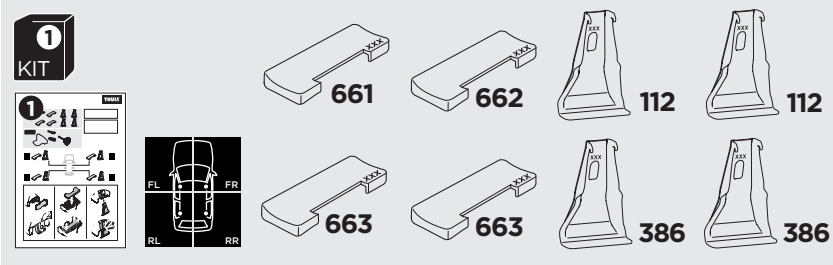

1

Kit 145207

SKODA Superb (Mk III), 4-dr Sedan, 15-

ISO 11154-E

THULE WingBar Evo	THULE WingBar Edge	THULE WingBar	THULE SquareBar	Evo X (scale)	Edge X (scale)
SKODA Superb (Mk III), 4-dr Sedan, 15-				44,5	H

THULE ProBar	THULE SlideBar	X (mm/inch)		
SKODA Superb (Mk III), 4-dr Sedan, 15-		1096 mm / 43 1/8"		

THULE WingBar Evo	THULE WingBar Edge	THULE WingBar	THULE SquareBar	Evo Y (scale)	Edge Y (scale)
SKODA Superb (Mk III), 4-dr Sedan, 15-				41,5	N

THULE ProBar	THULE SlideBar	Y (mm/inch)		
SKODA Superb (Mk III), 4-dr Sedan, 15-		1066 mm / 42"		

	W (mm/inch)	Z (mm/inch)
SKODA Superb (Mk III), 4-dr Sedan, 15-	750 mm / 29 1/2"	230 mm / 9"