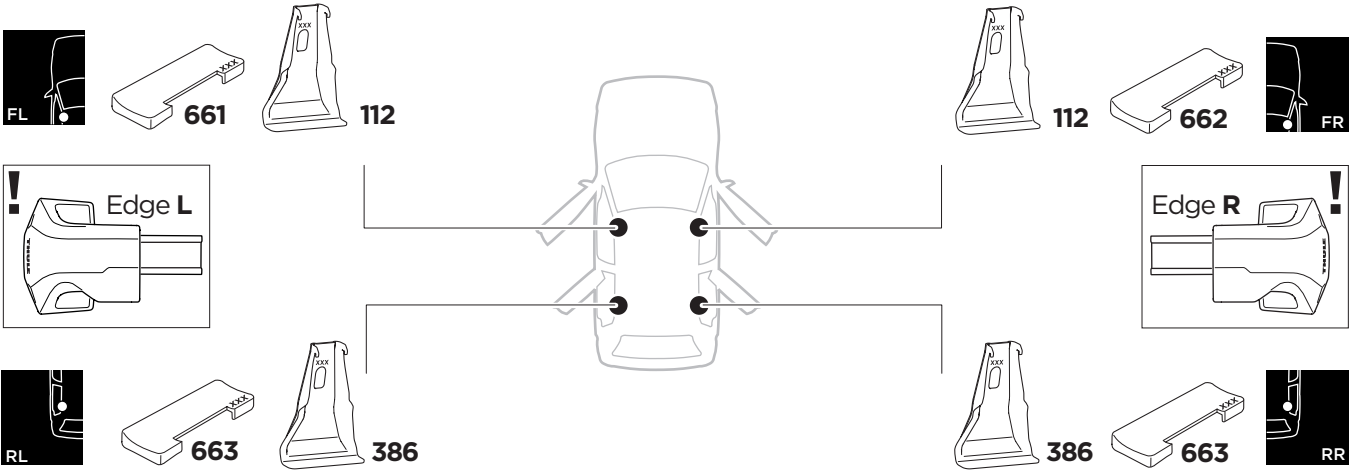

1

Kit 145207

SKODA Superb (Mk III), 4-dr Sedan, 15-

ISO 11154-E

THULE WingBar Evo	THULE WingBar Edge	THULE WingBar	THULE SquareBar	Evo X (scale)	Edge X (scale)
SKODA Superb (Mk III), 4-dr Sedan, 15-				44,5	H

THULE ProBar	THULE SlideBar	X (mm/inch)		
SKODA Superb (Mk III), 4-dr Sedan, 15-		1096 mm / 43 1/8"		

THULE WingBar Evo	THULE WingBar Edge	THULE WingBar	THULE SquareBar	Evo Y (scale)	Edge Y (scale)
SKODA Superb (Mk III), 4-dr Sedan, 15-				41,5	N

THULE ProBar	THULE SlideBar	Y (mm/inch)		
SKODA Superb (Mk III), 4-dr Sedan, 15-		1066 mm / 42"		

	W (mm/inch)	Z (mm/inch)
SKODA Superb (Mk III), 4-dr Sedan, 15-	750 mm / 29 1/2"	230 mm / 9"