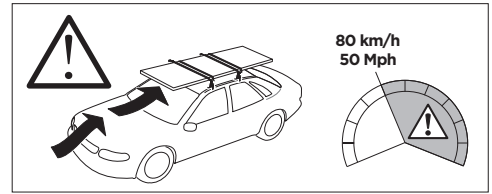

1

Kit 145207

SKODA Superb (Mk III), 4-dr Sedan, 15-

ISO 11154-E