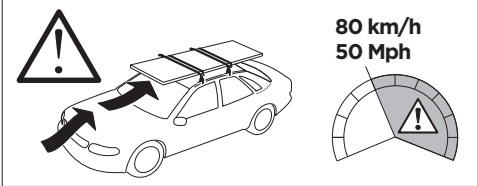

ISO 11154-E