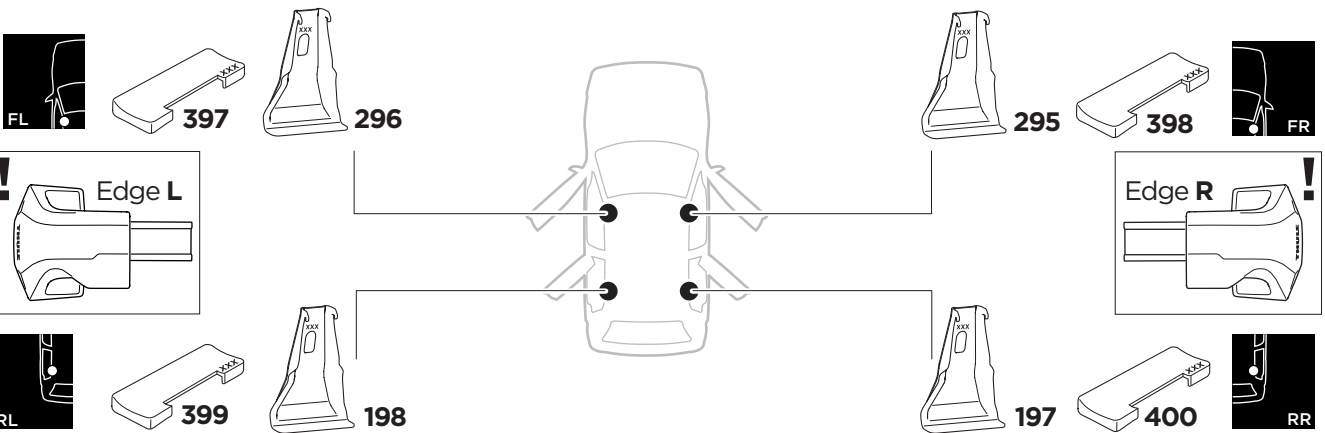

1

Kit 145196

AUDI A5 Sportback, 5-dr Hatchback, 17-

ISO 11154-E

| | | | | | |
|---|--------------------|---------------|---------------------|----------------------|-----------------------|
| THULE WingBar Evo | THULE WingBar Edge | THULE WingBar | THULE SquareBar Evo | Evo X (scale) | Edge X (scale) |
| AUDI A5 Sportback, 5-dr Hatchback, 17- | | | | 42 | M |

| | | | | |
|---|--------------------|--------------------------|--|--|
| THULE ProBar Evo | THULE SlideBar Evo | X (mm/inch) | | |
| AUDI A5 Sportback, 5-dr Hatchback, 17- | | 1071 mm / 42 1/8" | | |

| | | | | |
|---|--------------------|--------------------------|--|--|
| THULE ProBar Evo | THULE SlideBar Evo | Y (mm/inch) | | |
| AUDI A5 Sportback, 5-dr Hatchback, 17- | | 1046 mm / 41 1/8" | | |

| | | |
|---|-------------------------|------------------------|
| | W (mm/inch) | Z (mm/inch) |
| AUDI A5 Sportback, 5-dr Hatchback, 17- | 715 mm / 28 1/8" | 155 mm / 6 1/8" |