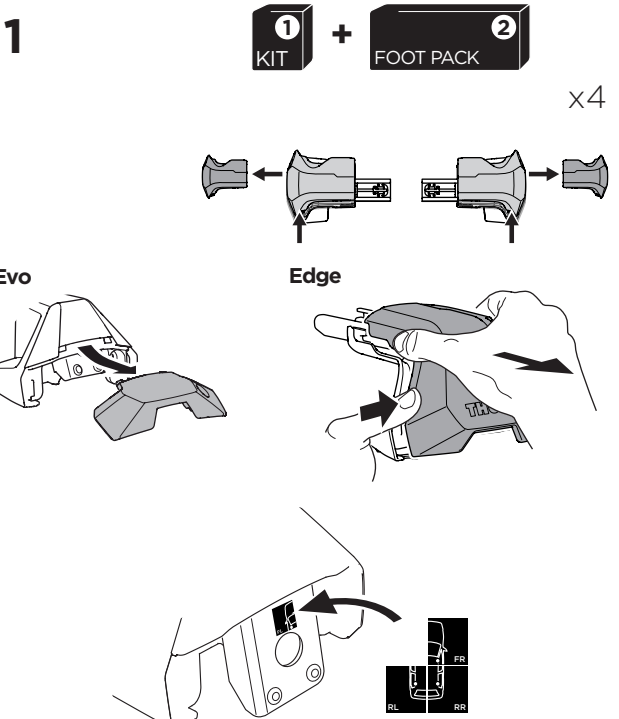

1

Kit 145196

AUDI A5 Sportback, 5-dr Hatchback, 17-

ISO 11154-E

| | | | | | |
|---|--------------------|---------------|---------------------|----------------------|-----------------------|
| THULE WingBar Evo | THULE WingBar Edge | THULE WingBar | THULE SquareBar Evo | Evo X (scale) | Edge X (scale) |
| AUDI A5 Sportback, 5-dr Hatchback, 17- | | | | 42 | M |

| | | | | |
|---|--------------------|--------------------------|--|--|
| THULE ProBar Evo | THULE SlideBar Evo | X (mm/inch) | | |
| AUDI A5 Sportback, 5-dr Hatchback, 17- | | 1071 mm / 42 1/8" | | |

| | | |
|---|-------------------------|------------------------|
| | W (mm/inch) | Z (mm/inch) |
| AUDI A5 Sportback, 5-dr Hatchback, 17- | 715 mm / 28 1/8" | 155 mm / 6 1/8" |