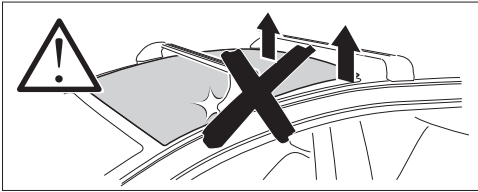

1

Kit 145196

AUDI A5 Sportback, 5-dr Hatchback, 17-

ISO 11154-E