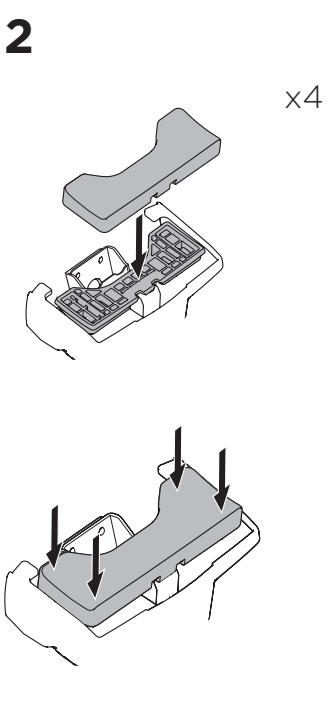

1

Kit 145196

AUDI A5 Sportback, 5-dr Hatchback, 17-

ISO 11154-E

| | | | | | |
|---|--------------------|---------------|---------------------|----------------------|-----------------------|
| THULE WingBar Evo | THULE WingBar Edge | THULE WingBar | THULE SquareBar Evo | Evo X (scale) | Edge X (scale) |
| AUDI A5 Sportback, 5-dr Hatchback, 17- | | | | 42 | M |

| | | | | |
|---|--------------------|--------------------------|--|--|
| THULE ProBar Evo | THULE SlideBar Evo | X (mm/inch) | | |
| AUDI A5 Sportback, 5-dr Hatchback, 17- | | 1071 mm / 42 1/8" | | |

| | | | | |
|---|--------------------|--------------------------|--|--|
| THULE ProBar Evo | THULE SlideBar Evo | Y (mm/inch) | | |
| AUDI A5 Sportback, 5-dr Hatchback, 17- | | 1046 mm / 41 1/8" | | |

| | | |
|---|-------------------------|------------------------|
| | W (mm/inch) | Z (mm/inch) |
| AUDI A5 Sportback, 5-dr Hatchback, 17- | 715 mm / 28 1/8" | 155 mm / 6 1/8" |