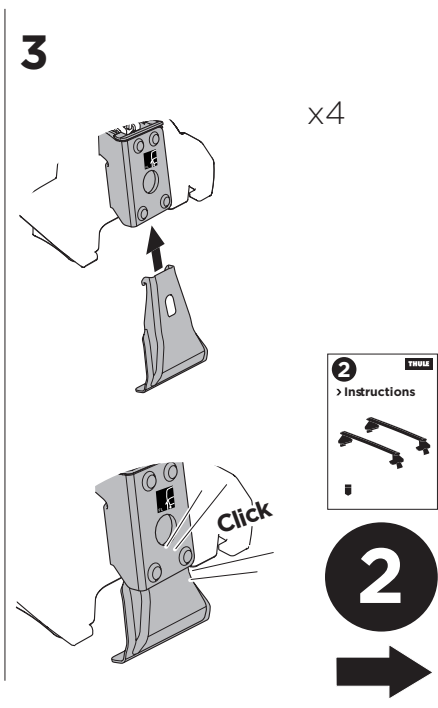

1

Kit 145239

VAUXHALL/OPEL Corsa, 5-dr Hatchback, 20-
PEUGEOT 208, 5-dr Hatchback, 20-

ISO 11154-E

THULE WingBar Evo	THULE WingBar Edge	THULE WingBar	THULE SquareBar Evo	Evo X (scale)	Edge X (scale)
VAUXHALL/OPEL Corsa, 5-dr Hatchback, 20-				36,5	F
PEUGEOT 208, 5-dr Hatchback, 20-				36,5	F

THULE ProBar Evo	THULE SlideBar Evo	Y (mm/inch)
VAUXHALL/OPEL Corsa, 5-dr Hatchback, 20-		1016 mm / 40"
PEUGEOT 208, 5-dr Hatchback, 20-		1016 mm / 40"

THULE WingBar Evo	THULE WingBar Edge	THULE WingBar	THULE SquareBar Evo	Evo Y (scale)	Edge Y (scale)
VAUXHALL/OPEL Corsa, 5-dr Hatchback, 20-				30,5	R
PEUGEOT 208, 5-dr Hatchback, 20-				30,5	R

THULE ProBar Evo	THULE SlideBar Evo	Y (mm/inch)
VAUXHALL/OPEL Corsa, 5-dr Hatchback, 20-		956 mm / 37 5/8"
PEUGEOT 208, 5-dr Hatchback, 20-		956 mm / 37 5/8"

	W (mm/inch)	Z (mm/inch)
VAUXHALL/OPEL Corsa, 5-dr Hatchback, 20-	718 mm / 28 1/4"	230 mm / 9"
PEUGEOT 208, 5-dr Hatchback, 20-	718 mm / 28 1/4"	230 mm / 9"