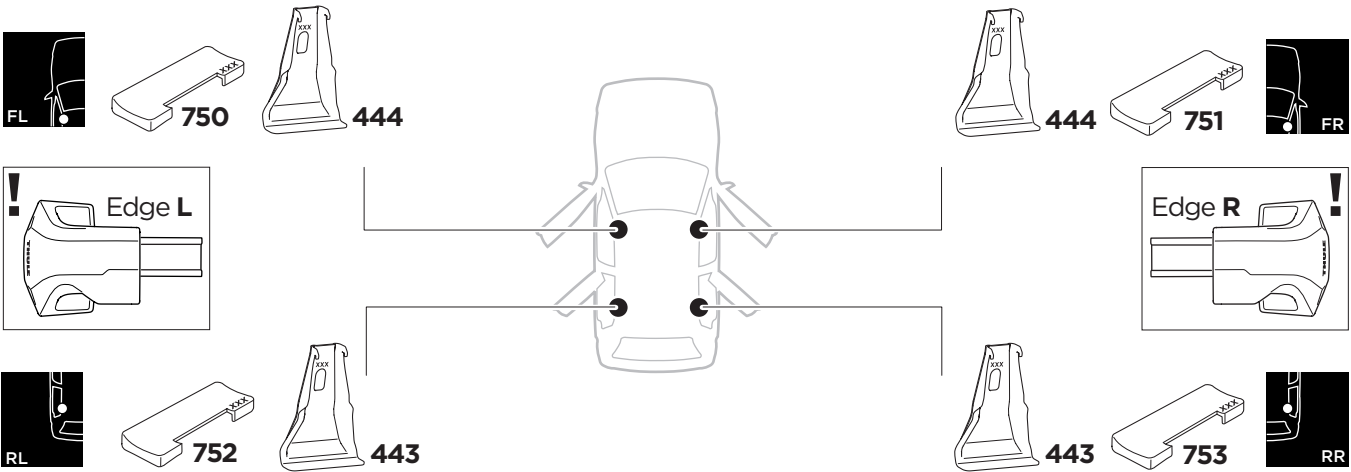

1

Kit 145239

VAUXHALL/OPEL Corsa, 5-dr Hatchback, 20-
PEUGEOT 208, 5-dr Hatchback, 20-

ISO 11154-E

THULE WingBar Evo	THULE WingBar Edge	THULE WingBar	THULE SquareBar Evo	Evo X (scale)	Edge X (scale)
VAUXHALL/OPEL Corsa, 5-dr Hatchback, 20-				36,5	F
PEUGEOT 208, 5-dr Hatchback, 20-				36,5	F

THULE ProBar Evo	THULE SlideBar Evo	Y (mm/inch)
VAUXHALL/OPEL Corsa, 5-dr Hatchback, 20-		1016 mm / 40"
PEUGEOT 208, 5-dr Hatchback, 20-		1016 mm / 40"

THULE WingBar Evo	THULE WingBar Edge	THULE WingBar	THULE SquareBar Evo	Evo Y (scale)	Edge Y (scale)
VAUXHALL/OPEL Corsa, 5-dr Hatchback, 20-				30,5	R
PEUGEOT 208, 5-dr Hatchback, 20-				30,5	R

THULE ProBar Evo	THULE SlideBar Evo	Y (mm/inch)
VAUXHALL/OPEL Corsa, 5-dr Hatchback, 20-		956 mm / 37 5/8"
PEUGEOT 208, 5-dr Hatchback, 20-		956 mm / 37 5/8"

	W (mm/inch)	Z (mm/inch)
VAUXHALL/OPEL Corsa, 5-dr Hatchback, 20-	718 mm / 28 1/4"	230 mm / 9"
PEUGEOT 208, 5-dr Hatchback, 20-	718 mm / 28 1/4"	230 mm / 9"