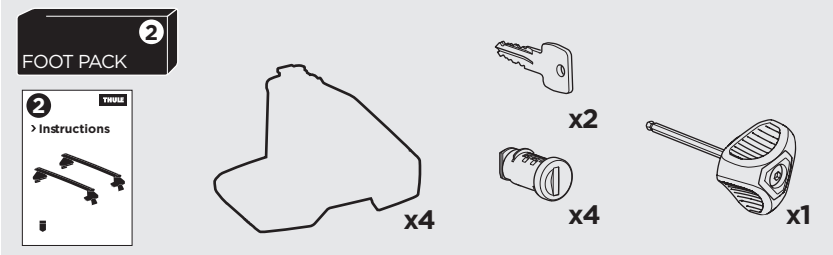

1

Kit 145239

VAUXHALL/OPEL Corsa, 5-dr Hatchback, 20-
PEUGEOT 208, 5-dr Hatchback, 20-

ISO 11154-E

THULE WingBar Evo	THULE WingBar Edge	THULE WingBar	THULE SquareBar Evo	Evo X (scale)	Edge X (scale)
VAUXHALL/OPEL Corsa, 5-dr Hatchback, 20-				36,5	F
PEUGEOT 208, 5-dr Hatchback, 20-				36,5	F

THULE ProBar Evo	THULE SlideBar Evo	Y (mm/inch)
VAUXHALL/OPEL Corsa, 5-dr Hatchback, 20-		1016 mm / 40"
PEUGEOT 208, 5-dr Hatchback, 20-		1016 mm / 40"

THULE WingBar Evo	THULE WingBar Edge	THULE WingBar	THULE SquareBar Evo	Evo Y (scale)	Edge Y (scale)
VAUXHALL/OPEL Corsa, 5-dr Hatchback, 20-				30,5	R
PEUGEOT 208, 5-dr Hatchback, 20-				30,5	R

THULE ProBar Evo	THULE SlideBar Evo	Y (mm/inch)
VAUXHALL/OPEL Corsa, 5-dr Hatchback, 20-		956 mm / 37 5/8"
PEUGEOT 208, 5-dr Hatchback, 20-		956 mm / 37 5/8"

	W (mm/inch)	Z (mm/inch)
VAUXHALL/OPEL Corsa, 5-dr Hatchback, 20-	718 mm / 28 1/4"	230 mm / 9"
PEUGEOT 208, 5-dr Hatchback, 20-	718 mm / 28 1/4"	230 mm / 9"