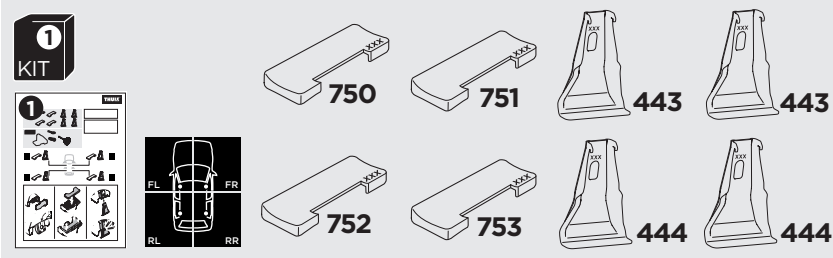

1

Kit 145239

VAUXHALL/OPEL Corsa, 5-dr Hatchback, 20-
PEUGEOT 208, 5-dr Hatchback, 20-

ISO 11154-E

THULE WingBar Evo	THULE WingBar Edge	THULE WingBar	THULE SquareBar Evo	Evo X (scale)	Edge X (scale)
VAUXHALL/OPEL Corsa, 5-dr Hatchback, 20-				36,5	F
PEUGEOT 208, 5-dr Hatchback, 20-				36,5	F

THULE ProBar Evo	THULE SlideBar Evo	Y (mm/inch)
VAUXHALL/OPEL Corsa, 5-dr Hatchback, 20-		1016 mm / 40"
PEUGEOT 208, 5-dr Hatchback, 20-		1016 mm / 40"

THULE WingBar Evo	THULE WingBar Edge	THULE WingBar	THULE SquareBar Evo	Evo Y (scale)	Edge Y (scale)
VAUXHALL/OPEL Corsa, 5-dr Hatchback, 20-				30,5	R
PEUGEOT 208, 5-dr Hatchback, 20-				30,5	R

THULE ProBar Evo	THULE SlideBar Evo	Y (mm/inch)
VAUXHALL/OPEL Corsa, 5-dr Hatchback, 20-		956 mm / 37 5/8"
PEUGEOT 208, 5-dr Hatchback, 20-		956 mm / 37 5/8"

	W (mm/inch)	Z (mm/inch)
VAUXHALL/OPEL Corsa, 5-dr Hatchback, 20-	718 mm / 28 1/4"	230 mm / 9"
PEUGEOT 208, 5-dr Hatchback, 20-	718 mm / 28 1/4"	230 mm / 9"