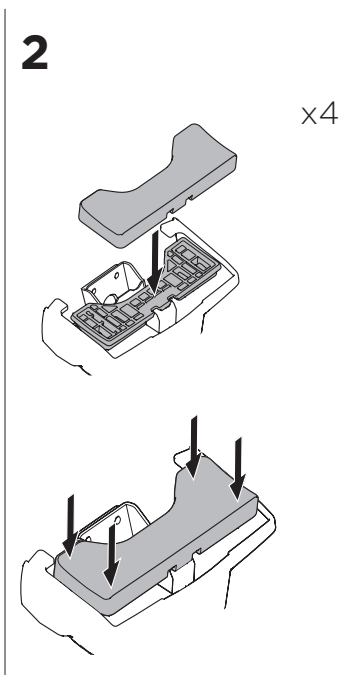

1

Kit 145239

VAUXHALL/OPEL Corsa, 5-dr Hatchback, 20-
PEUGEOT 208, 5-dr Hatchback, 20-

ISO 11154-E

THULE WingBar Evo	THULE WingBar Edge	THULE WingBar	THULE SquareBar Evo	Evo X (scale)	Edge X (scale)
VAUXHALL/OPEL Corsa, 5-dr Hatchback, 20-				36,5	F
PEUGEOT 208, 5-dr Hatchback, 20-				36,5	F

THULE ProBar Evo	THULE SlideBar Evo	Y (mm/inch)
VAUXHALL/OPEL Corsa, 5-dr Hatchback, 20-		1016 mm / 40"
PEUGEOT 208, 5-dr Hatchback, 20-		1016 mm / 40"

THULE WingBar Evo	THULE WingBar Edge	THULE WingBar	THULE SquareBar Evo	Evo Y (scale)	Edge Y (scale)
VAUXHALL/OPEL Corsa, 5-dr Hatchback, 20-				30,5	R
PEUGEOT 208, 5-dr Hatchback, 20-				30,5	R

THULE ProBar Evo	THULE SlideBar Evo	Y (mm/inch)
VAUXHALL/OPEL Corsa, 5-dr Hatchback, 20-		956 mm / 37 5/8"
PEUGEOT 208, 5-dr Hatchback, 20-		956 mm / 37 5/8"

	W (mm/inch)	Z (mm/inch)
VAUXHALL/OPEL Corsa, 5-dr Hatchback, 20-	718 mm / 28 1/4"	230 mm / 9"
PEUGEOT 208, 5-dr Hatchback, 20-	718 mm / 28 1/4"	230 mm / 9"