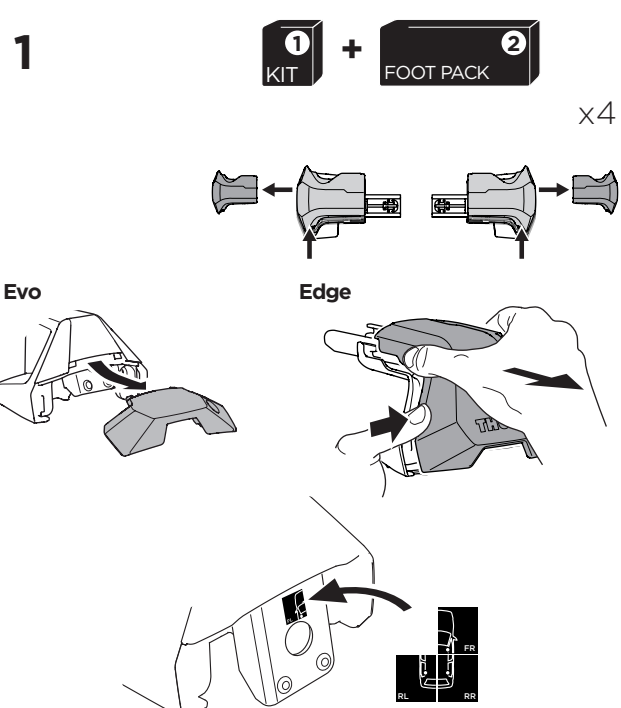

1

Kit 145239

VAUXHALL/OPEL Corsa, 5-dr Hatchback, 20-
PEUGEOT 208, 5-dr Hatchback, 20-

ISO 11154-E

THULE WingBar Evo	THULE WingBar Edge	THULE WingBar	THULE SquareBar Evo	Evo X (scale)	Edge X (scale)
VAUXHALL/OPEL Corsa, 5-dr Hatchback, 20-				36,5	F
PEUGEOT 208, 5-dr Hatchback, 20-				36,5	F

THULE ProBar Evo	THULE SlideBar Evo	Y (mm/inch)
VAUXHALL/OPEL Corsa, 5-dr Hatchback, 20-		1016 mm / 40"
PEUGEOT 208, 5-dr Hatchback, 20-		1016 mm / 40"

THULE WingBar Evo	THULE WingBar Edge	THULE WingBar	THULE SquareBar Evo	Evo Y (scale)	Edge Y (scale)
VAUXHALL/OPEL Corsa, 5-dr Hatchback, 20-				30,5	R
PEUGEOT 208, 5-dr Hatchback, 20-				30,5	R

THULE ProBar Evo	THULE SlideBar Evo	Y (mm/inch)
VAUXHALL/OPEL Corsa, 5-dr Hatchback, 20-		956 mm / 37 5/8"
PEUGEOT 208, 5-dr Hatchback, 20-		956 mm / 37 5/8"

	W (mm/inch)	Z (mm/inch)
VAUXHALL/OPEL Corsa, 5-dr Hatchback, 20-	718 mm / 28 1/4"	230 mm / 9"
PEUGEOT 208, 5-dr Hatchback, 20-	718 mm / 28 1/4"	230 mm / 9"